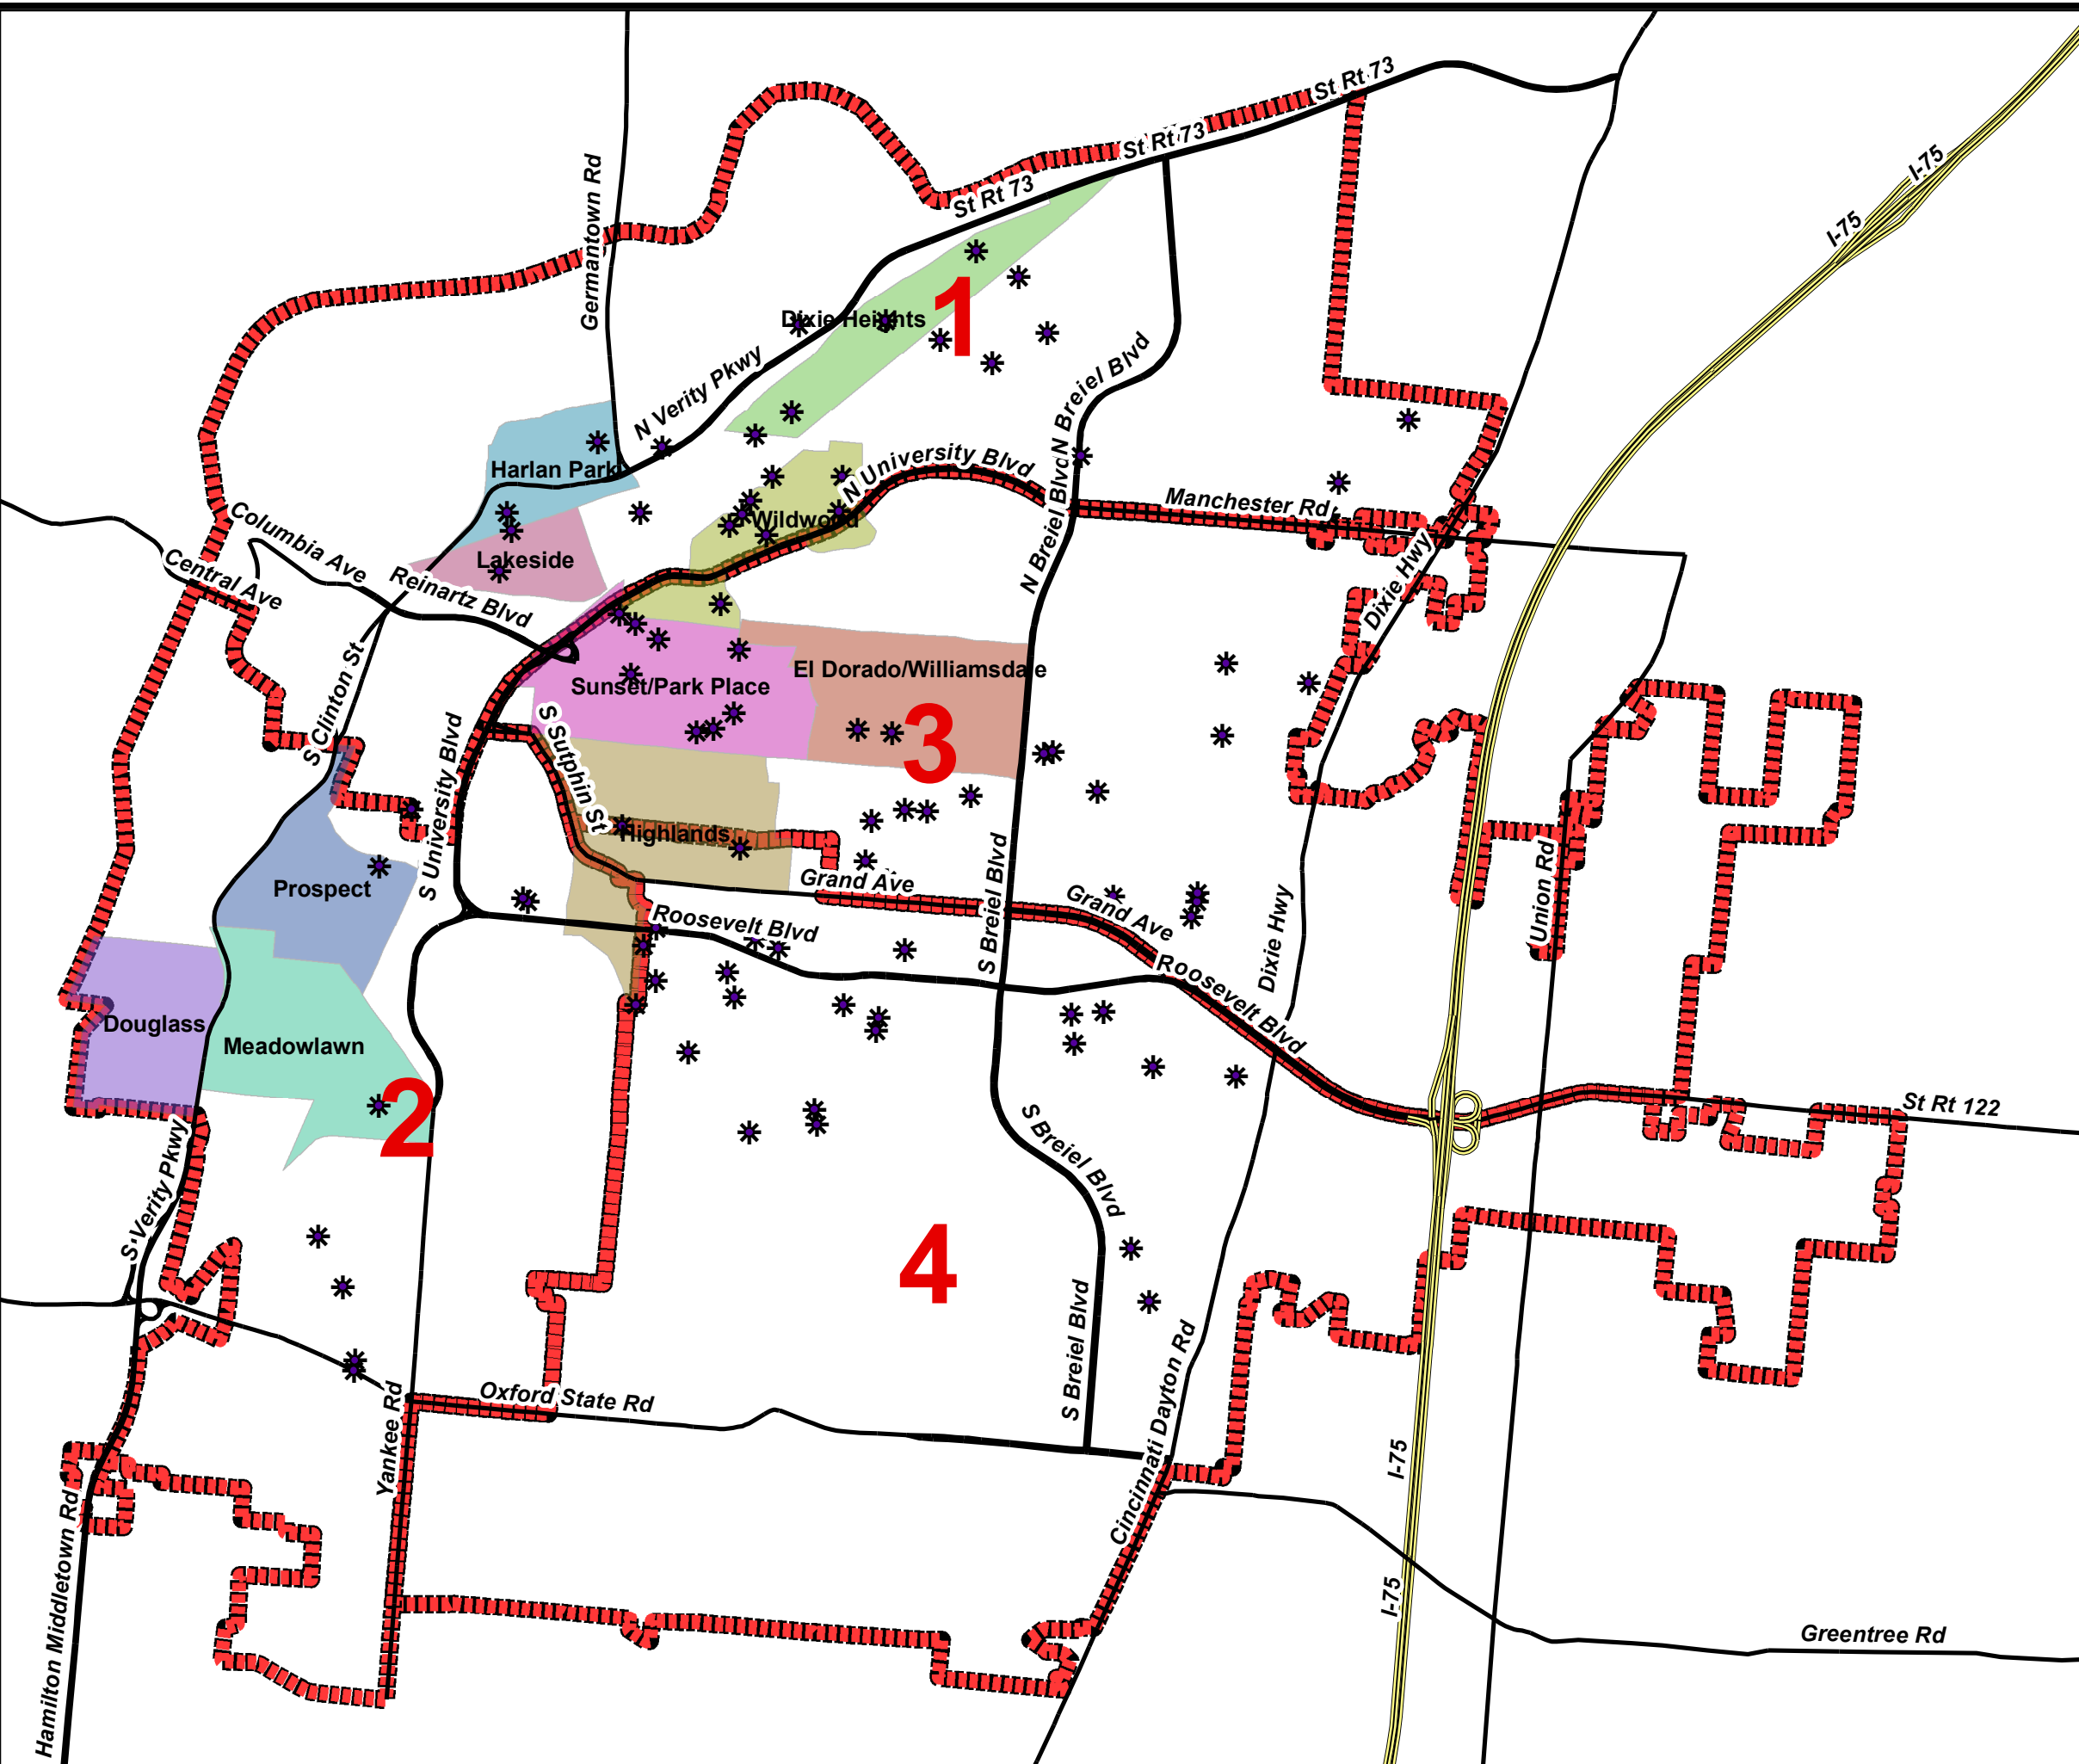

# Down Payments by Council Wards

**Legend**

- \* Down Payments

**Neighborhoods-Target Areas name**

- Dixie Heights
- Douglass
- El Dorado/Williamsdale
- Harlan Park
- Highlands
- Lakeside
- Meadowlawn
- Prospect
- Sunset/Park Place
- Wildwood

**Council Wards**

**Major Streets Classification**

- Freeway
- Major Arterial
- Minor Arterial

Ward	Payments
1	27
2	8
3	28
4	24

File: W:\City Services\Community Rev\ Projects\Down Payment\Down Payment.mxd  
 Prepared By: Chet Shuler  
 City of Middletown-GIS  
 Printing Date: 2/7/2011 10:27 AM